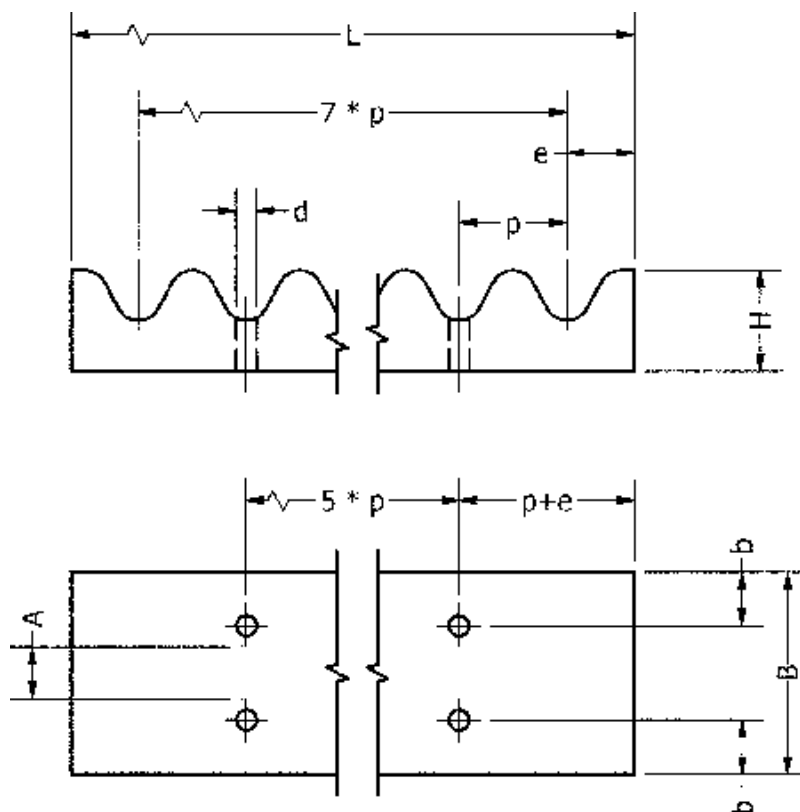

Article number: 6041651331000

Description: Clamping plate for belts HTD 14M 1000

Measures

= -	b = -
= -	B = 1000
= -	d = -
= -	e = 9
= -	H = 22
= -	L = 116
= -	
A = -	